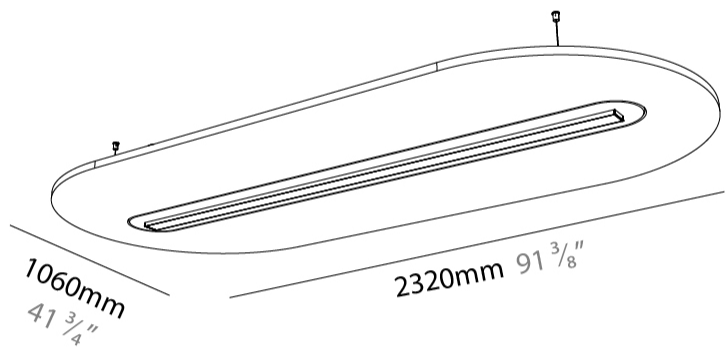

Holder Finish: [SSR / BKV / CWI / CRY / HAB / LAG / UFT / ITA / RUA / RUR / MIC / FTG / MYG / TWT / LOD / PUS / FRO / FUP / KIA / POP / BLS / SPG / MEY / GOH / GUM / CHC / COM / ABZ / JAG](#)

Accent Finish: [OPL / MPM / CMP / BKR / WHR / GCL / WWR / WWL / WDA](#)

Acoustic Finish: [SFW / CYW / SEE / SYN / MTS / PMB / TTN / CYB / STO / DPE / BES / SHB / ARE / ANE / VRD / CRF](#)

Fixture Material: [Acoustic / Aluminum / PMMA](#)

Primary Material: [Acoustic](#)

Cable Details: [2000mm/78 3/4" or 6000mm/236 1/4" Cable, - Transparent](#)

ELECTRICAL

Lamp Type: LED
Input Wattage (W): 38.7
Total Output Wattage (W): 35.5
Dimming: [Non-dimming / DALI Dimming / MATTER Dimming](#)
Driver Included: No
Driver Location: Remote
Driver Class: Class 2
Input Voltage (V): 120 - 277
Upon Request: [0 - 10V Dimming / Phase Dimming](#)

LED

Color Temperature (°K): [2700 / 3000 / 3500 / 4000](#)
Max. Delivered Lumen (lm): Max 5540
Nominal Lumen (lm): Max 6420
CRI: >90 CRI
Lamp Life (hrs): 50000

OPTICAL

RATINGS AND CERTIFICATIONS

Certified By: Certified for North American Standards

IP Rating: [IP20](#) © 2026, T 1800-388-3382, F 416-247-9319, www.zaneen.com

Available for International specifications by adding 'INT' at the end of the existing Model #. For assistance on 'custom' specifications, contact zteam@zaneen.com. In a constant effort to supply the best product, we reserve the right to change specifications or materials without notice. The most recent specification sheets are found at zaneen.com